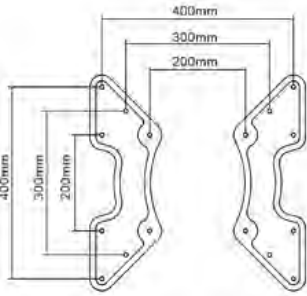

30Kg VESA ADAPTOR BRACKET

Adaptor brackets for 23"-42" TV. Suits VESA 200x100, 200x200, 200x400, 400x400. Supports flat panel TV's up to 30kg

VESA 400x400mm
Colour Black
Code BKT1910