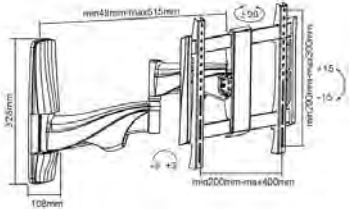

### 45Kg LONG REACH DUAL ARM

Two tone full motion universal wall brackets for 32"-60" TV. Suits VESA 75x75, 100x100, 200x100, 200x200, 400x200, 400x400, 600x400. Supports flat panel TV's up to 45kgs.

VESA 600x400mm  
Colour Black/Silver  
Code BKT1280

## 30Kg LONG REACH TILTABLE

Two tone full motion universal wall brackets for 23"-42" TV. Suits VESA 75x75, 100x100, 200x100, 200x200, 400x200. Supports flat panel TV's up to 30kgs.

VESA 400x200mm  
Colour Black/Silver  
Code BKT1245

## 20Kg LONG REACH TILT & SWING

Extendable full motion wall brackets for 17"-37" TV. Suits VESA 75x75, 100x100, 200x100, 200x200. Supports flat panel TV's up to 20kgs.

VESA 200x200mm  
Colour Black  
Code BKT1220