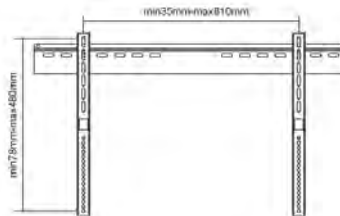

75Kg FLAT TO WALL

Fixed wall brackets for 37"-63" TV. Universal hole patterns 810 x 480mm. Suits VESA 100x100, 200x100, 200x200, 400x200, 400x400, 600x400, 800x400. 35mm off the wall. Supports flat panel TV's up to 75kgs.

VESA 800x400mm
Colour Black
Code BKT1440