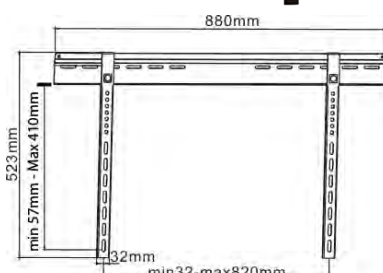

65Kg ULTRA SLIM FLAT TO WALL

Fixed wall brackets for 37"-63" TV. Universal hole patterns 810x480mm. Suits VESA 100x100, 200x100, 200x200, 400x200, 400x400, 600x400, 800x400. 9mm off-the-wall. Supports flat panel TV's up to 65kgs.

VESA 800x400mm
Colour Black
Code BKT1430