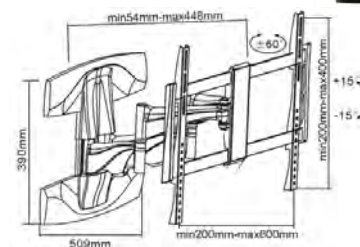

45Kg LONG REACH DUAL ARM

Two tone full motion universal wall brackets for 32"-60" TV. Suits VESA 75x75, 100x100, 200x100, 200x200, 400x200, 400x400, 600x400. Supports flat panel TV's up to 45kgs.

VESA 600x400mm
Colour Black/Silver
Code BKT1280