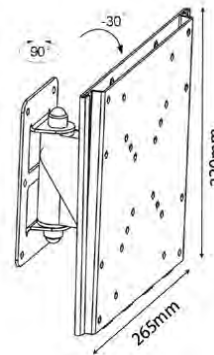

## 20Kg LONG REACH TILT & SWING

Extendable full motion wall brackets for 17"-37" TV. Suits VESA 75x75, 100x100, 200x100, 200x200. Supports flat panel TV's up to 20kgs.

VESA 200x200mm  
Colour Black  
Code BKT1220

## 45Kg LONG REACH DUAL ARM

Two tone full motion universal wall brackets for 32"-60" TV. Suits VESA 75x75, 100x100, 200x100, 200x200, 400x200, 400x400, 600x400. Supports flat panel TV's up to 45kgs.

VESA 600x400mm  
Colour Black/Silver  
Code BKT1275

## 30Kg TILTABLE WALL MOUNT

Swing & Tilt full motion wall brackets for 17"-37" TV. Suits VESA 50x50, 75x75, 100x100, 200x100, 200x200. 108mm off the wall. Supports flat panel TV's up to 30kgs.

VESA 200x200mm  
Colour Black  
Code BKT1330

## 20Kg TILTABLE WALL MOUNT

Swing & Tilt full motion wall brackets for 17"-37" TV. Suits VESA 75x75, 100x100, 200x100, 200x200. 96mm off the wall. Supports flat panel TV's up to 20kgs.

VESA 200x200mm  
Colour Black  
Code BKT1320