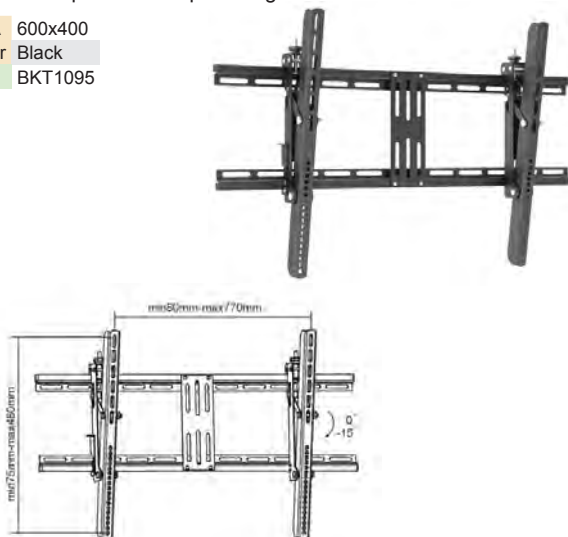

### 75Kg FIXED MOUNT LARGE

Fixed wall bracket, with lock system. Suits to 32"-63" TV. Mount the following bracket either directly to a wall or to arm extension. Supports up to 75kg.

VESA 800x400  
Colour Black  
Code BKT1010

### 75Kg TILT WALL MOUNT LARGE

Tilt wall brackets for 32"-60" TV. Suits VESA 100x100, 200x100, 200x200, 400x200, 400x400, 600x400. 78mm off the wall. Supports flat panel TV's up to 75kgs.

VESA 600x400  
Colour Black  
Code BKT1095