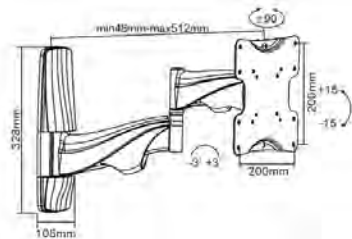

### 30Kg SHORT REACH TILTABLE

Two tone full motion VESA wall brackets for 17"-37" TV. Suits VESA 75x75, 100x100, 200x100, 200x200. Supports flat panel TV's up to 30kgs

VESA 200x200mm  
Colour Black/Silver  
Code BKT1110

### 30Kg LONG REACH TILTABLE

Two tone full motion universal wall brackets for 26"-47" TV. Suits VESA 75x75, 100x100, 200x100, 200x200, 400x200, 400x400. Supports flat panel TV's up to 30kgs.

VESA 400x400mm  
Colour Black/Silver  
Code BKT1250

### 30Kg LONG REACH TILTABLE

Two tone full motion VESA wall brackets for 17"-37" TV. Suits VESA 75x75, 100x100, 200x100, 200x200. Supports flat panel TV's up to 30kgs.

VESA 200x200mm  
Colour Black/Silver  
Code BKT1240