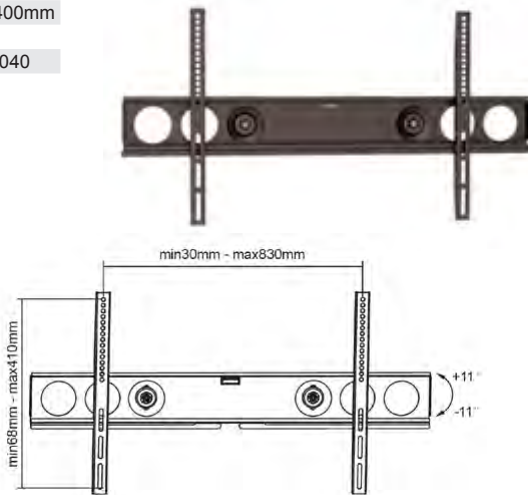

50Kg TILTABLE WALL MOUNT

Flat screen wall mount for 37"-63" TV with +11°/-11° tilt & locking bar. Suits VESA 200x200, 400x200, 400x400, 600x400, 800x400. 73mm off the wall. Supports flat panel TV's up to 50kgs.

- Suits 37"-63"
- VESA 800x400mm
- Colour Black
- Code BKT1040