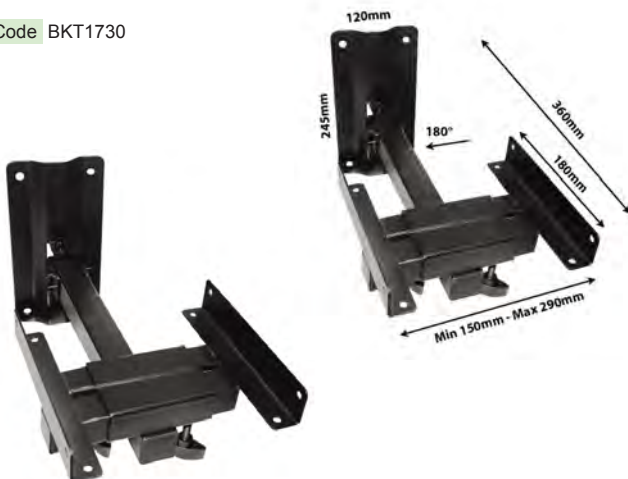

20Kg SPEAKER WALL MOUNT

Adjustable width for different sized speakers. Provides simple attachment and security. Solid steel construction. 360mm arm length with 150 ~ 290mm adjustable width. +0/-45° tilt. Sold in pairs

Code BKT1730