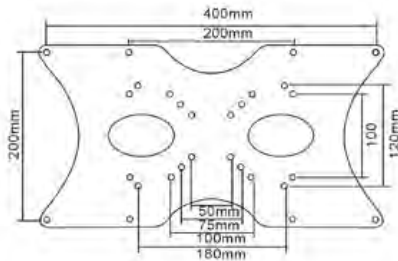

PROLINK SUITABLE