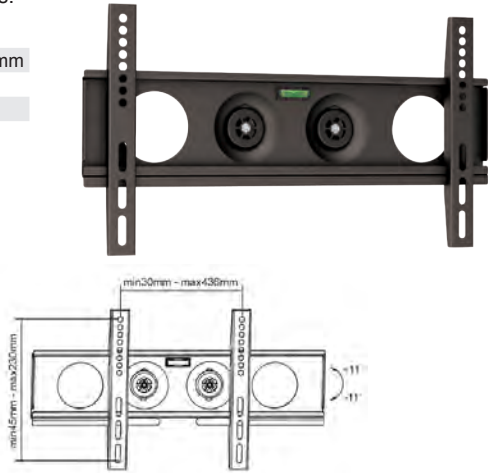

### 75Kg TILTABLE WALL MOUNT

Tilt wall brackets for 23"-42" TV. Universal hole patterns 405x284mm. Suits VESA 100x100, 200x100, 200x200, 400x200. 83mm off the wall. Supports flat panel TV's up to 75kgs.

### 50Kg TILTABLE WALL MOUNT

Flat screen wall mount for 23"-42" TV with -11°/+11° tilt & locking bar. Suits VESA 200x200, 400x200. 73mm off the wall. Supports flat panel TV's up to 50kgs.

- Suits 23"-42"
- VESA 400x200mm
- Colour Black
- Code BKT1038