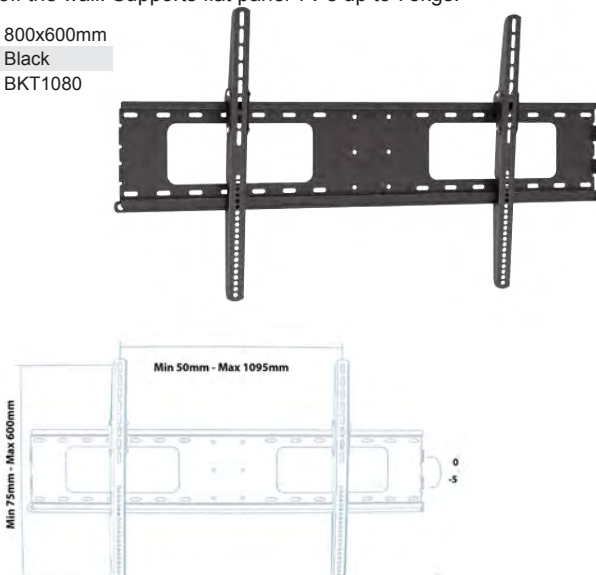

75Kg WALL MOUNT LARGE

Fixed wall brackets for 42"-70" TV. Suits VESA 100x100, 200x100, 200x200, 400x200, 400x400, 600x400, 800x400, 800x600. 34mm off the wall. Supports flat panel TV's up to 75kgs.

- VESA 800x600mm
- Colour Black
- Code BKT1080