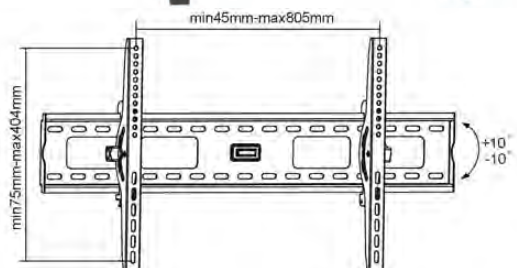

75KG WALL MOUNT LARGE

Tilt wall brackets for 37"-63" TV. Universal hole patterns 805x404mm. Suits VESA 100x100, 200x100, 200x200, 400x200, 400x400, 600x400, 800x400. 63mm off the wall. Supports up to 75kgs.

VESA 800x400mm
Colour Black
Code BKT1070