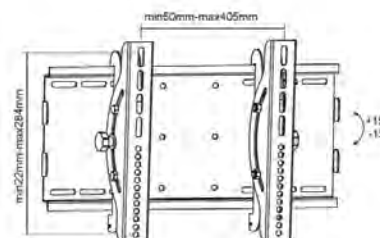

75Kg TILTABLE WALL MOUNT

Tilt wall brackets for 23"-42" TV. Universal hole patterns 405x284mm. Suits VESA 100x100, 200x100, 200x200, 400x200. 83mm off the wall. Supports flat panel TV's up to 75kgs.

VESA 400x200mm
Colour Black
Code BKT1050