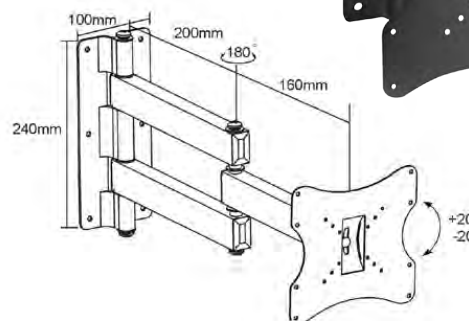

## 30Kg TILTABLE WALL MOUNT

Swing & Tilt full motion wall brackets for 17"-37" TV. Suits VESA 50x50, 75x75, 100x100, 200x100, 200x200. 108mm off the wall. Supports flat panel TV's up to 30kgs.

VESA 200x200mm  
Colour Black  
Code BKT1330

## 20Kg TILTABLE WALL MOUNT

Swing & Tilt full motion wall brackets for 17"-37" TV. Suits VESA 75x75, 100x100, 200x100, 200x200. 96mm off the wall. Supports flat panel TV's up to 20kgs.

VESA 200x200mm  
Colour Black  
Code BKT1320

## 30Kg TILTABLE CANTILEVER WALL MOUNT

Full motion wall brackets for 17"-37" TV. Suits VESA 50x50, 75x75, 100x100, 200x100, 200x200. Supports up to 30kgs.

VESA 200x200mm  
Colour Black  
Code BKT1230