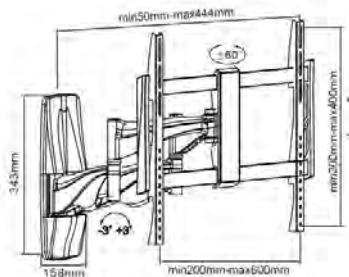

## 20Kg LONG REACH TILT & SWING

Extendable full motion wall brackets for 17"-37" TV. Suits VESA 75x75, 100x100, 200x100, 200x200. Supports flat panel TV's up to 20kgs.

VESA 200x200mm  
Colour Black  
Code BKT1220

## 30Kg TILTABLE WALL MOUNT

Swing & Tilt full motion wall brackets for 17"-37" TV. Suits VESA 50x50, 75x75, 100x100, 200x100, 200x200. 108mm off the wall. Supports flat panel TV's up to 30kgs.

VESA 200x200mm  
Colour Black  
Code BKT1330