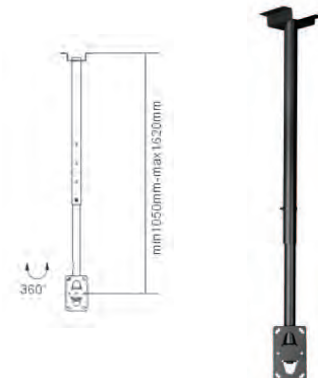

### 75Kg TILT WALL MOUNT LARGE

Tilt wall brackets for 32"-60" TV. Suits VESA 100x100, 200x100, 200x200, 400x200, 400x400, 600x400. 78mm off the wall. Supports flat panel TV's up to 75kgs.

VESA 600x400  
Colour Black  
Code BKT1095

### 75Kg WALL MOUNT TILTABLE LARGE

Universal mounting pattern. Suits to 32"-63" TV with +/- 15° tilt. Mount the following brackets either directly to a wall or to arm extension. Supports up to 75kg.

VESA 800x400  
Colour Black  
Code BKT1020

### 75Kg FIXED WALL MOUNT

Fixed wall brackets for 32"-60" TV. Suits VESA 100x100, 200x100, 200x200, 400x200, 400x400, 600x400. 32mm off the wall. Supports flat panel TV's up to 75kgs.

VESA 600x400mm  
Colour Black  
Code BKT1075

### 80Kg ADJUSTABLE CEILING MOUNT MAST

Ceiling bracket for use with PROLINK brackets BKT1050, 1075, 1080, 1090, 1095, 1410, 1440, 1010 & 1020. 360° rotation with adjustable drop of 1050mm to 1620mm.

Colour Black  
Code BKT1030