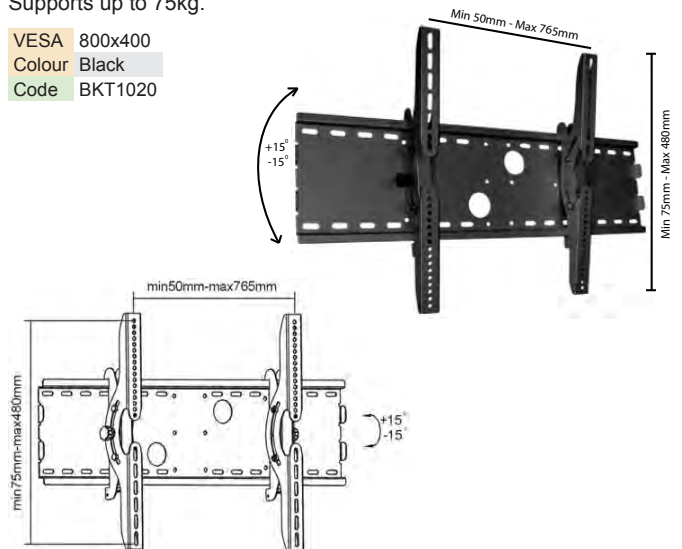

### 75Kg TILT WALL MOUNT LARGE

Tilt wall brackets for 32"-60" TV. Suits VESA 100x100, 200x100, 200x200, 400x200, 400x400, 600x400. 78mm off the wall. Supports flat panel TV's up to 75kgs.

VESA 600x400  
Colour Black  
Code BKT1095

### 75Kg WALL MOUNT TILTABLE LARGE

Universal mounting pattern. Suits to 32"-63" TV with +/- 15° tilt. Mount the following brackets either directly to a wall or to arm extension. Supports up to 75kg.

VESA 800x400  
Colour Black  
Code BKT1020