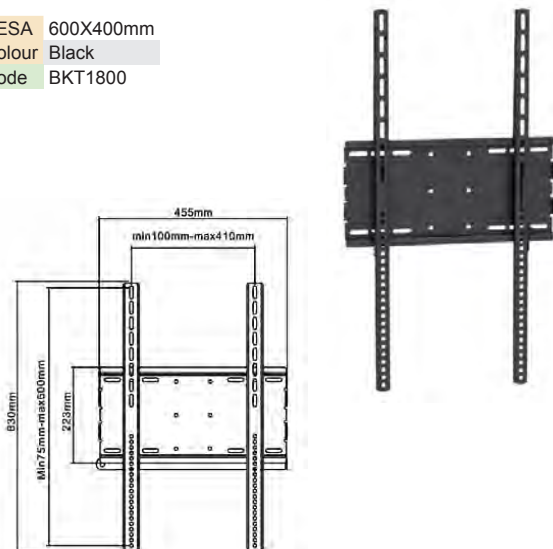

75 Kg PORTRAIT WALL MOUNT

Fixed wall brackets for 32"-60" TV. Suits VESA 100x100, 200x100, 200x200, 400x200, 400x400, 400x600. Low profile of only 33mm off the wall. Supports flat panel TV's up to 75kg.

- VESA 600x400mm
- Colour Black
- Code BKT1800