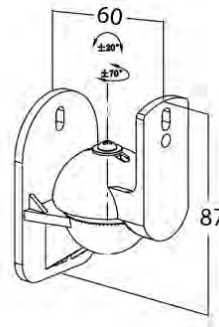

3.5Kg SPEAKER WALL MOUNT

Speaker brackets for satellite speakers. Pan/tilt multi angle adjustable. Sold in pairs.

Colour Black
Code BKT1700