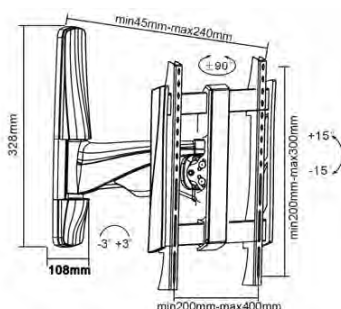

30Kg SHORT REACH TILTABLE

Two tone full motion universal wall brackets for 23"-42" TV. Suits VESA 75x75, 100x100, 200x100, 200x200, 400x200. Supports flat panel TV's up to 30kgs.

VESA 400x200mm
Colour Black/Silver
Code BKT1120