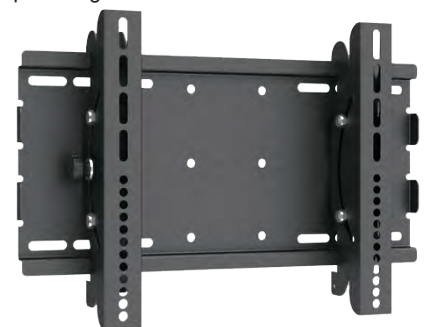

75Kg TILTABLE WALL MOUNT

Tilt wall brackets for 23"-42" TV. Universal hole patterns 405x284mm. Suits VESA 100x100, 200x100, 200x200, 400x200. 83mm off the wall. Supports flat panel TV's up to 75kgs.

VESA 400x200mm
Colour Black
Code BKT1050