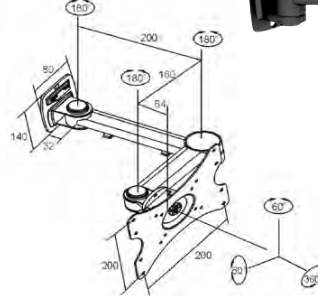

## 30Kg LONG REACH TILTABLE

Two tone full motion universal wall brackets for 23"-42" TV. Suits VESA 75x75, 100x100, 200x100, 200x200, 400x200. Supports flat panel TV's up to 30kgs.

VESA 400x200mm  
Colour Black/Silver  
Code BKT1245

## 20Kg LONG REACH TILT & SWING

Extendable full motion wall brackets for 17"-37" TV. Suits VESA 75x75, 100x100, 200x100, 200x200. Supports flat panel TV's up to 20kgs.

VESA 200x200mm  
Colour Black  
Code BKT1220