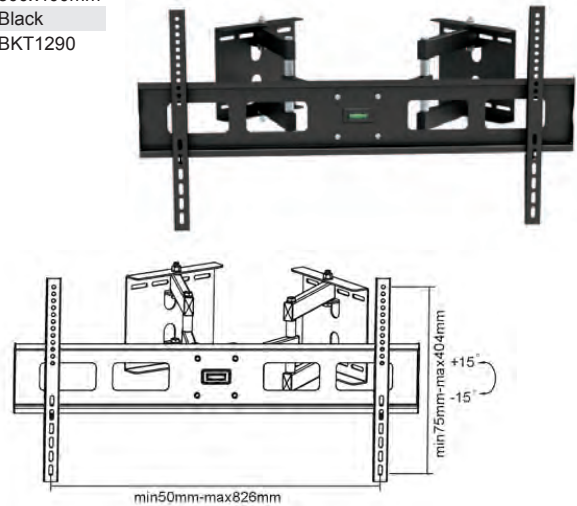

60Kg CORNER WALL MOUNT

Full motion wall brackets for 37"-63" TV. Suits VESA 200x200, 400x200, 400x400, 600x400, 800x400. Supports up to 60kgs.

- VESA 800x400mm
- Colour Black
- Code BKT1290