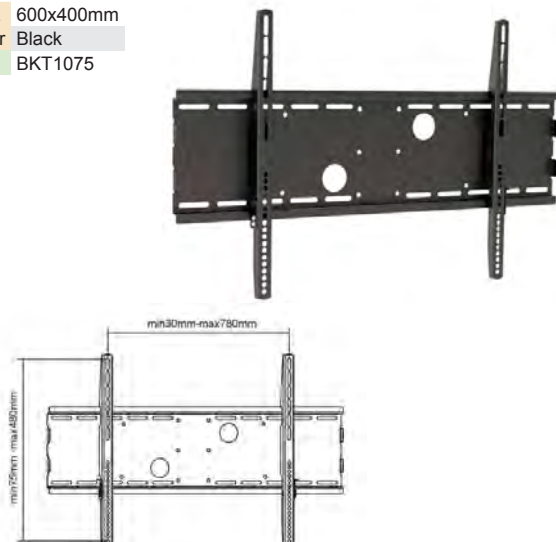

75Kg FIXED WALL MOUNT

Fixed wall brackets for 32"-60" TV. Suits VESA 100x100, 200x100, 200x200, 400x200, 400x400, 600x400. 32mm off the wall. Supports flat panel TV's up to 75kgs.

VESA 600x400mm
Colour Black
Code BKT1075