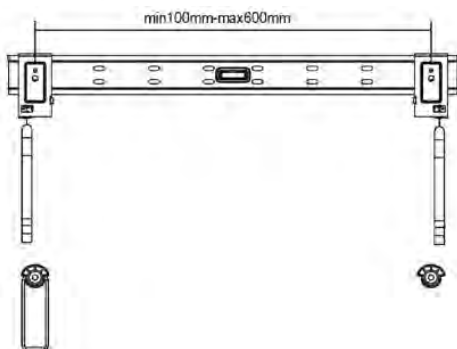

50Kg ULTRA THIN WALL MOUNT

Fixed wall brackets for 32"-60" TV. Universal hole patterns 600x600mm. 14.5mm off the wall. Supports flat panel TV up to 50kgs.

VESA 600x600mm
Colour Black
Code BKT1420