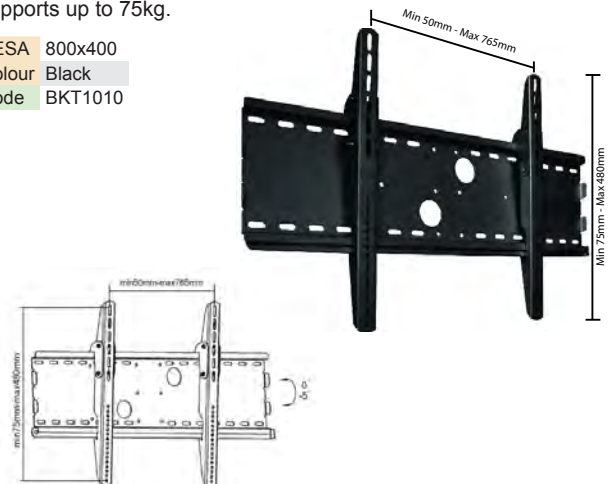

### 75 Kg PORTRAIT WALL MOUNT

Fixed wall brackets for 32"-60" TV. Suits VESA 100x100, 200x100, 200x200, 400x200, 400x400, 400x600. Low profile of only 33mm off the wall. Supports flat panel TV's up to 75kg.

### 75Kg FLAT TO WALL LARGE

Fixed wall bracket for 32"-60" TV. Suits VESA 100x100, 200x100, 200x200, 400x200, 400x400, 600x400. 30mm off the wall. Supports flat panel TV's up to 75kgs.

VESA 600x400mm  
Colour Black  
Code BKT1090

### 75Kg FIXED MOUNT LARGE

Fixed wall bracket, with lock system. Suits to 32"-63" TV. Mount the following bracket either directly to a wall or to arm extension. Supports up to 75kg.

VESA 800x400  
Colour Black  
Code BKT1010

### 75Kg TILT WALL MOUNT LARGE

Tilt wall brackets for 32"-60" TV. Suits VESA 100x100, 200x100, 200x200, 400x200, 400x400, 600x400. 78mm off the wall. Supports flat panel TV's up to 75kgs.

VESA 600x400  
Colour Black  
Code BKT1095