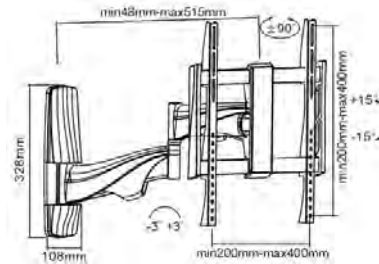

### 30Kg SHORT REACH TILTABLE

Two tone full motion VESA wall brackets for 17"-37" TV. Suits VESA 75x75, 100x100, 200x100, 200x200. Supports flat panel TV's up to 30kgs

VESA 200x200mm  
Colour Black/Silver  
Code BKT1110

### 30Kg LONG REACH TILTABLE

Two tone full motion universal wall brackets for 26"-47" TV. Suits VESA 75x75, 100x100, 200x100, 200x200, 400x200, 400x400. Supports flat panel TV's up to 30kgs.

VESA 400x400mm  
Colour Black/Silver  
Code BKT1250