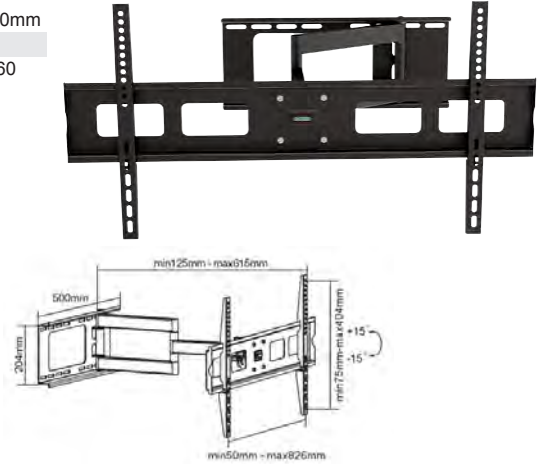

45Kg LONG REACH WALL MOUNT

Full motion wall brackets for 37"-63" TV. Universal hole patterns 826 x 404mm. Suits VESA 200x200, 400x200, 400x400, 600x400, 800x400. Supports flat panel TV's up to 45kgs.

- VESA 800x400mm
- Colour Black
- Code BKT1260