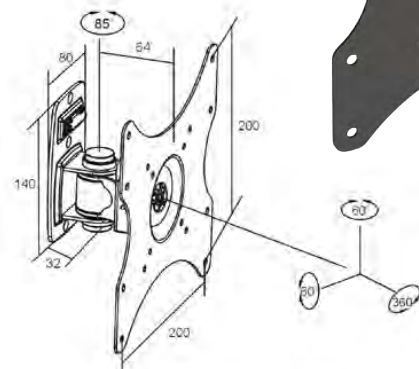

## 30Kg TILTABLE WALL MOUNT

Swing & Tilt full motion wall brackets for 17"-37" TV. Suits VESA 50x50, 75x75, 100x100, 200x100, 200x200. 108mm off the wall. Supports flat panel TV's up to 30kgs.

VESA 200x200mm  
Colour Black  
Code BKT1330

## 20Kg TILTABLE WALL MOUNT

Swing & Tilt full motion wall brackets for 17"-37" TV. Suits VESA 75x75, 100x100, 200x100, 200x200. 96mm off the wall. Supports flat panel TV's up to 20kgs.

VESA 200x200mm  
Colour Black  
Code BKT1320