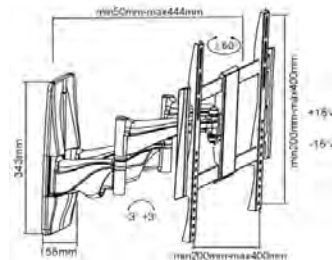

### 30Kg LONG REACH TILTABLE

Two tone full motion universal wall brackets for 26"-47" TV. Suits VESA 75x75, 100x100, 200x100, 200x200, 400x200, 400x400. Supports flat panel TV's up to 30kgs.

VESA 400x400mm  
Colour Black/Silver  
Code BKT1250

### 30Kg LONG REACH TILTABLE

Two tone full motion VESA wall brackets for 17"-37" TV. Suits VESA 75x75, 100x100, 200x100, 200x200. Supports flat panel TV's up to 30kgs.

VESA 200x200mm  
Colour Black/Silver  
Code BKT1240

### 45Kg LONG REACH DUAL ARM

Two tone full motion universal wall brackets for 26"-47" TV. Suits VESA 75x75, 100x100, 200x100, 200x200, 400x200, 400x400. Supports flat panel TV's up to 45kgs.

VESA 400x400  
Colour Black/Silver  
Code BKT1270

### 30Kg SHORT REACH TILTABLE

Two tone full motion universal wall brackets for 23"-42" TV. Suits VESA 75x75, 100x100, 200x100, 200x200, 400x200. Supports flat panel TV's up to 30kgs.

VESA 400x200mm  
Colour Black/Silver  
Code BKT1120