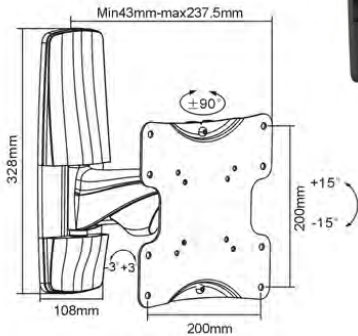

### 30Kg SHORT REACH TILTABLE

Two tone full motion VESA wall brackets for 17"-37" TV. Suits VESA 75x75, 100x100, 200x100, 200x200. Supports flat panel TV's up to 30kgs

VESA 200x200mm  
Colour Black/Silver  
Code BKT1110

### 30Kg LONG REACH TILTABLE

Two tone full motion universal wall brackets for 26"-47" TV. Suits VESA 75x75, 100x100, 200x100, 200x200, 400x200, 400x400. Supports flat panel TV's up to 30kgs.

VESA 400x400mm  
Colour Black/Silver  
Code BKT1250