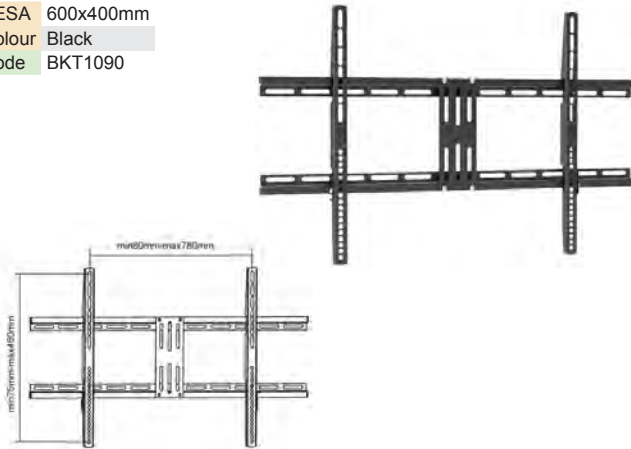

75Kg FLAT TO WALL LARGE

Fixed wall bracket for 32"-60" TV. Suits VESA 100x100, 200x100, 200x200, 400x200, 400x400, 600x400. 30mm off the wall. Supports flat panel TV's up to 75kgs.

VESA 600x400mm
Colour Black
Code BKT1090