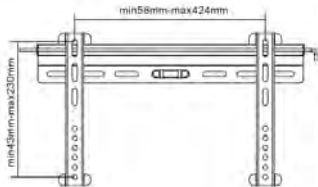

## 20Kg TILTABLE WALL MOUNT

Swing & Tilt full motion wall brackets for 17"-37" TV. Suits VESA 75x75, 100x100, 200x100, 200x200. 96mm off the wall. Supports flat panel TV's up to 20kgs.

VESA 200x200mm  
Colour Black  
Code BKT1320

## 30Kg TILTABLE CANTILEVER WALL MOUNT

Full motion wall brackets for 17"-37" TV. Suits VESA 50x50, 75x75, 100x100, 200x100, 200x200. Supports up to 30kgs.

VESA 200x200mm  
Colour Black  
Code BKT1230

### 45Kg FLAT TO WALL

Fixed wall brackets for 23"-42" TV. Universal hole patterns 424x230mm. Suits VESA 100x100, 200x100, 200x200, 400x200. 19mm off the wall. Supports flat panel TV's up to 45kgs.

VESA 400x200mm  
Colour Black  
Code BKT1410