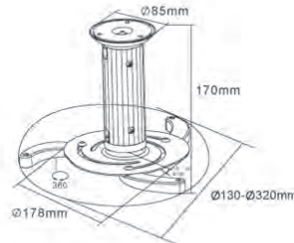

10Kg PROJECTOR CEILING MOUNT

Aluminium ceiling projector brackets. -15°-+15° up and down tilt, 360° horizontal rotation. Includes cable through hole.

Height 170mm
Colour Black
Code BKT1500