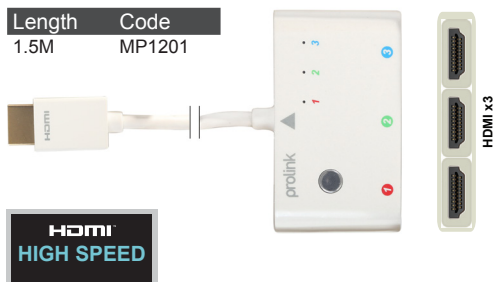

Length	Code
0.15M	MP299A

HDMI-MICRO D TO HDMI-A CABLE

Suitable for connection between a smart phone which has HDMI output to HDTV with high resolution up to 1080p. High Speed.

Length	Code
2.0m	MP290

HDMI-A TO MHL 1.0 & MICRO USB ADAPTOR S3

Connect an advanced Samsung Galaxy SIII with MHL 1.0 to a monitor equipped with HDMI. Mirror the audio/video content of the cell phone up to a resolution of 1080p. Includes Micro-USB socket for data and power.

Length	Code
0.15M	MP230

HDMI SWITCH - 3 WAY

HDMI Switch box with HDMI cable plug output. Push button select. 1080p HDTV 3D High Speed.

Length	Code
1.5M	MP1201

HDMI-A TO MHL 2.0 & MICRO USB ADAPTOR S4

MHL Plug to HDMI socket for Samsung Galaxy S4/S5 & Note 2/3 with Micro USB for power & data. MHL 2.0 is backward compatible to MHL 1.0 High Speed up to 1080p HDTV.