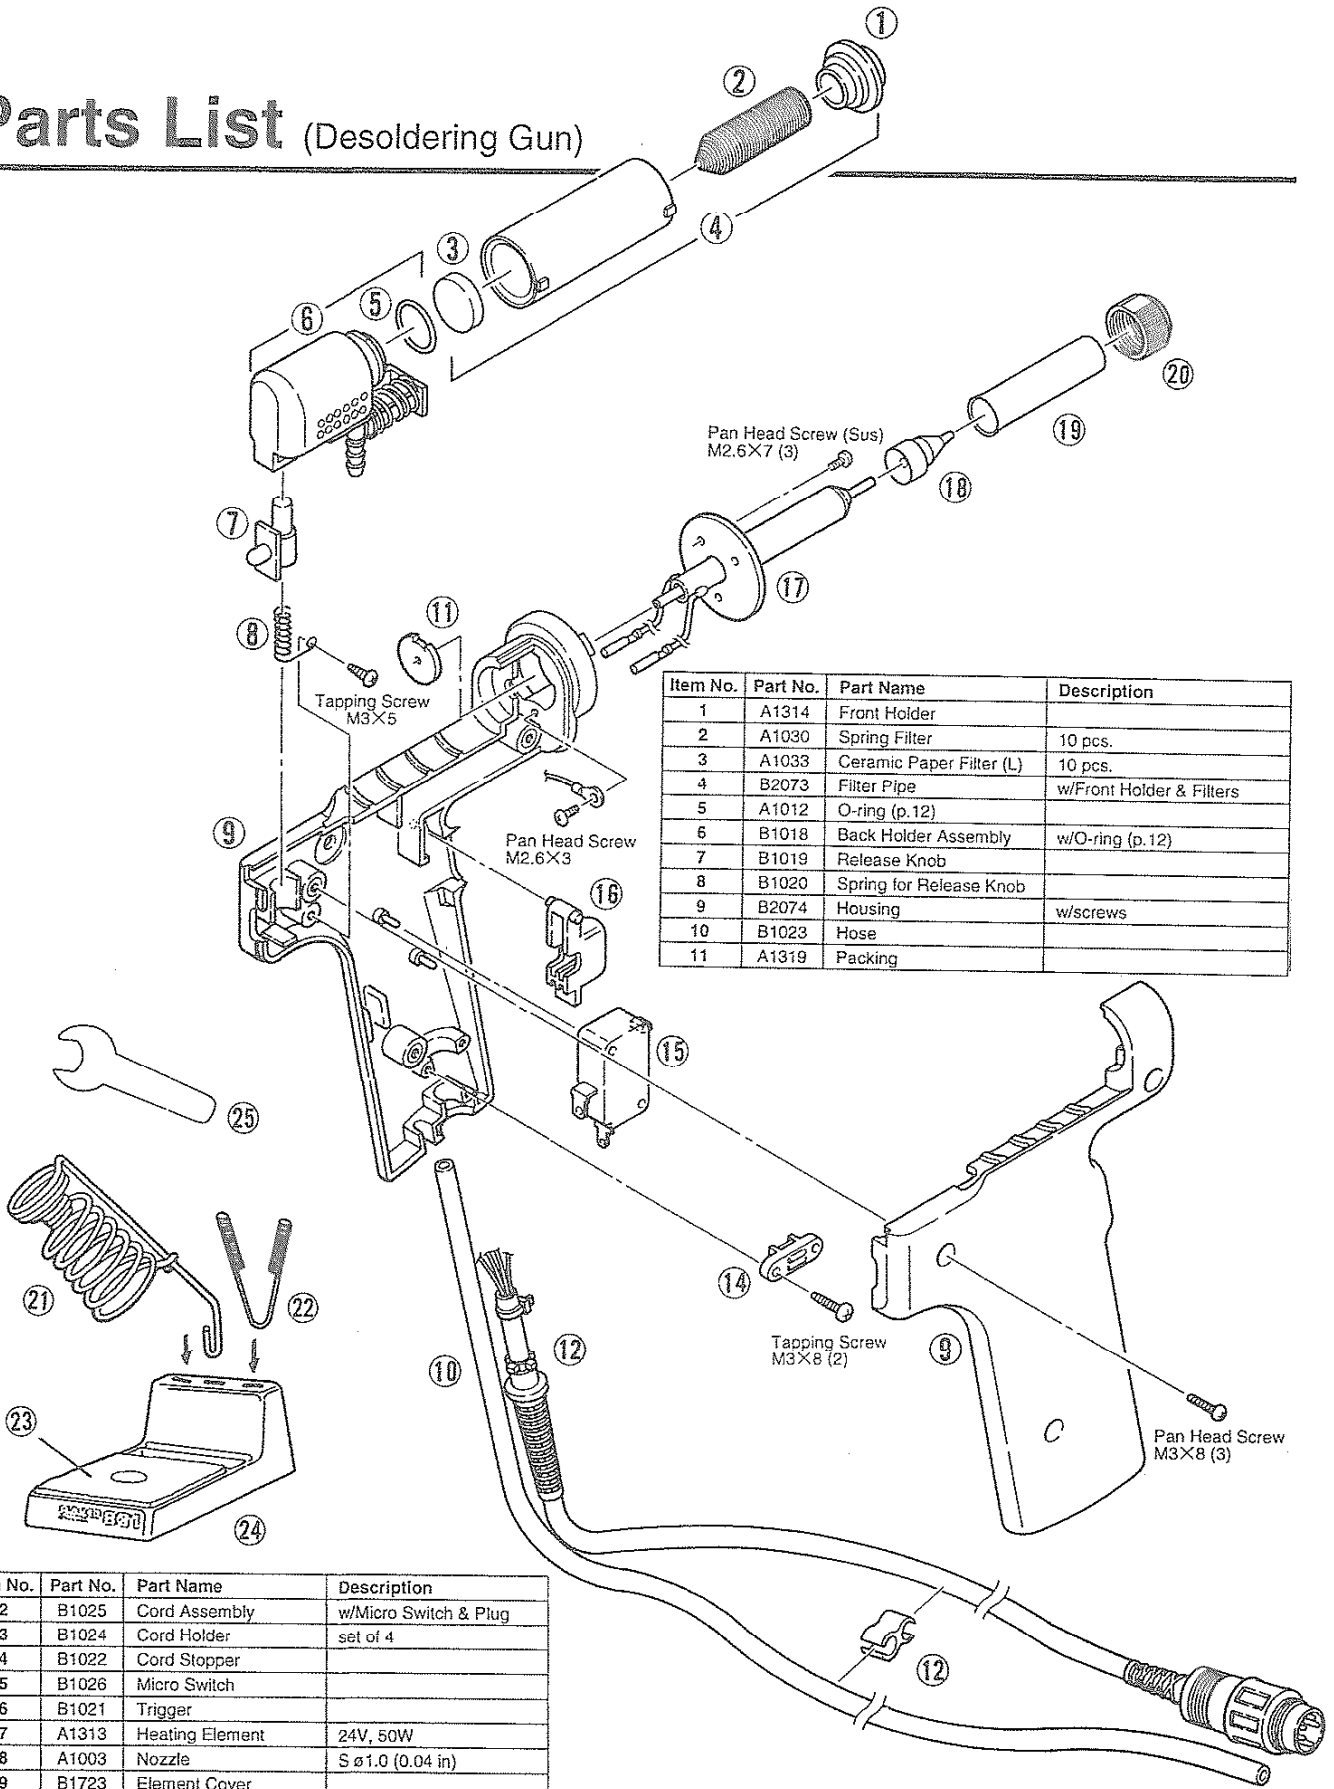

Parts List (Desoldering Gun)

Item No.	Part No.	Part Name	Description
1	A1314	Front Holder	
2	A1030	Spring Filter	10 pcs.
3	A1033	Ceramic Paper Filter (L)	10 pcs.
4	B2073	Filter Pipe	w/Front Holder & Filters
5	A1012	O-ring (p.12)	
6	B1018	Back Holder Assembly	w/O-ring (p.12)
7	B1019	Release Knob	
8	B1020	Spring for Release Knob	
9	B2074	Housing	w/screws
10	B1023	Hose	
11	A1319	Packing	

Item No.	Part No.	Part Name	Description
12	B1025	Cord Assembly	w/Micro Switch & Plug
13	B1024	Cord Holder	set of 4
14	B1022	Cord Stopper	
15	B1026	Micro Switch	
16	B1021	Trigger	
17	A1313	Heating Element	24V, 50W
18	A1003	Nozzle	S ϕ1.0 (0.04 in)
19	B1723	Element Cover	
20	B1724	Nut	
21	B1094	Spring Iron Holder	
22	B1095	Cleaning Pin Holder	
23	A1042	Cleaning Sponge	
24	B1470	Iron Holder Base	
25	B2100	Spanner