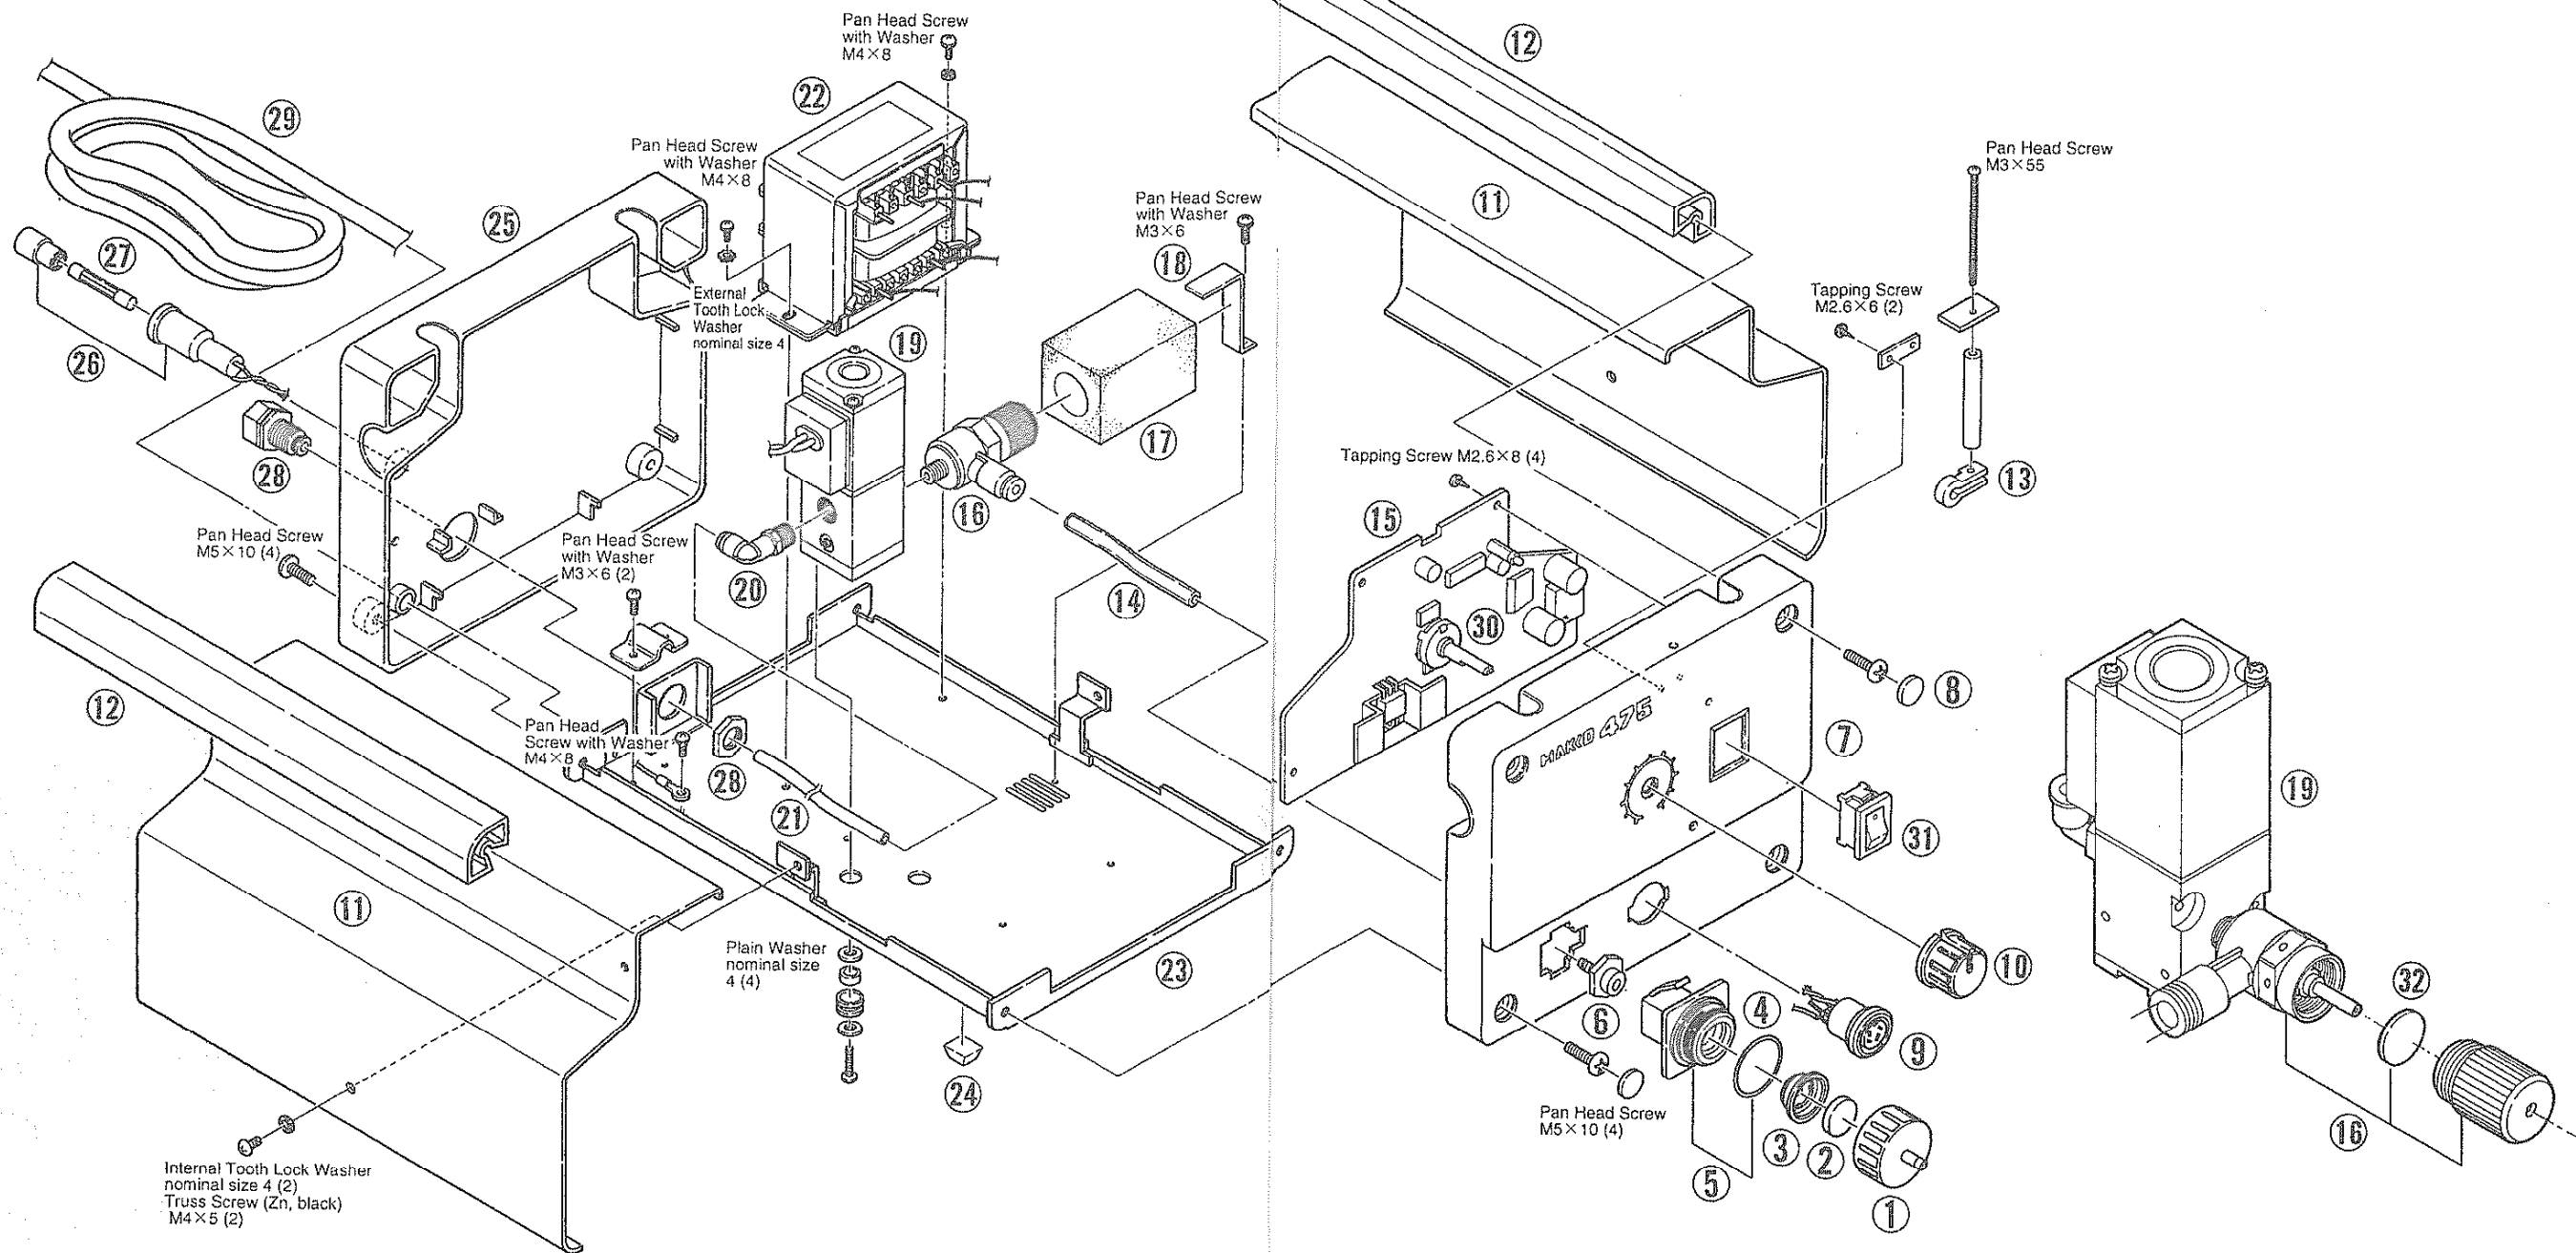

# Parts List (Station)

Item No.	Part No.	Part Name	Description
1	B1029	Vacuum Outlet Cap	
2	A1009	Ceramic Paper Filter (S)	10 pcs.
3	B1063	Filter Retainer	
4	B1034	O-ring (S20)	
5	B1031	Vacuum Outlet Retainer	w/O-ring (S20)
6	B1064	Filter Case Joint	
7	B2069	Front Panel	
8	B1038	Cover for Securing Screw	set of 4

Item No.	Part No.	Part Name	Description
9	B1036	Receptacle	
10	B1028	Knob	
11	B1093	Cover	one side
12	B1061	Handle	one side
13	B1044	Temp. Control Set Screw Clamp	
14	B1073	Join Hose	
15	B2071	P.W.B.	w/potentiometer
16	B1069	Ejector	

Item No.	Part No.	Part Name	Description
17	B1070	Exhaust Filter	
18	B1071	Exhaust Filter Retaining Clip	
19	B1074	Solenoid Valve	
20	B1075	Elbow Joint	
21	B1076	Pressure Hose	
22	B1072	Transformer	100-24V
	B1103	Transformer	120-24V
	B1136	Transformer	110-24V
	B1137	Transformer	220-24, 230-24, 240-24V
23	B1067	Chassis	
24	B1037	Rubber Stopper	set of 4
25	B2070	Rear Panel	w/Rating Seal
26	B1041	Fuse Holder	w/o Fuse
	B1134	Fuse Holder	w/o Fuse Australian 240V

Item No.	Part No.	Part Name	Description
27	B1042	Fuse	125V-2A/100, 110V
	B1138	Fuse	250V-1A/220, 230V
	B1139	Fuse	250V-1A Australian 240V
	B1275	Fuse	250V-2A(U)/120V
28	B1085	Female Connector	
	B1127	Female Connector	120V
	B2068	Power Cord	3 Core & American plug
	B2079	Power Cord	3 Core But No Plug
29	B2081	Power Cord	3 Core & Australian Plug
	B2082	Power Cord	3 Core & BS Plug
	B2083	Power Cord	3 Core & European Plug
30	B1078	Potentiometer	
31	B1084	Switch	
32	B1269	Noise Filter	