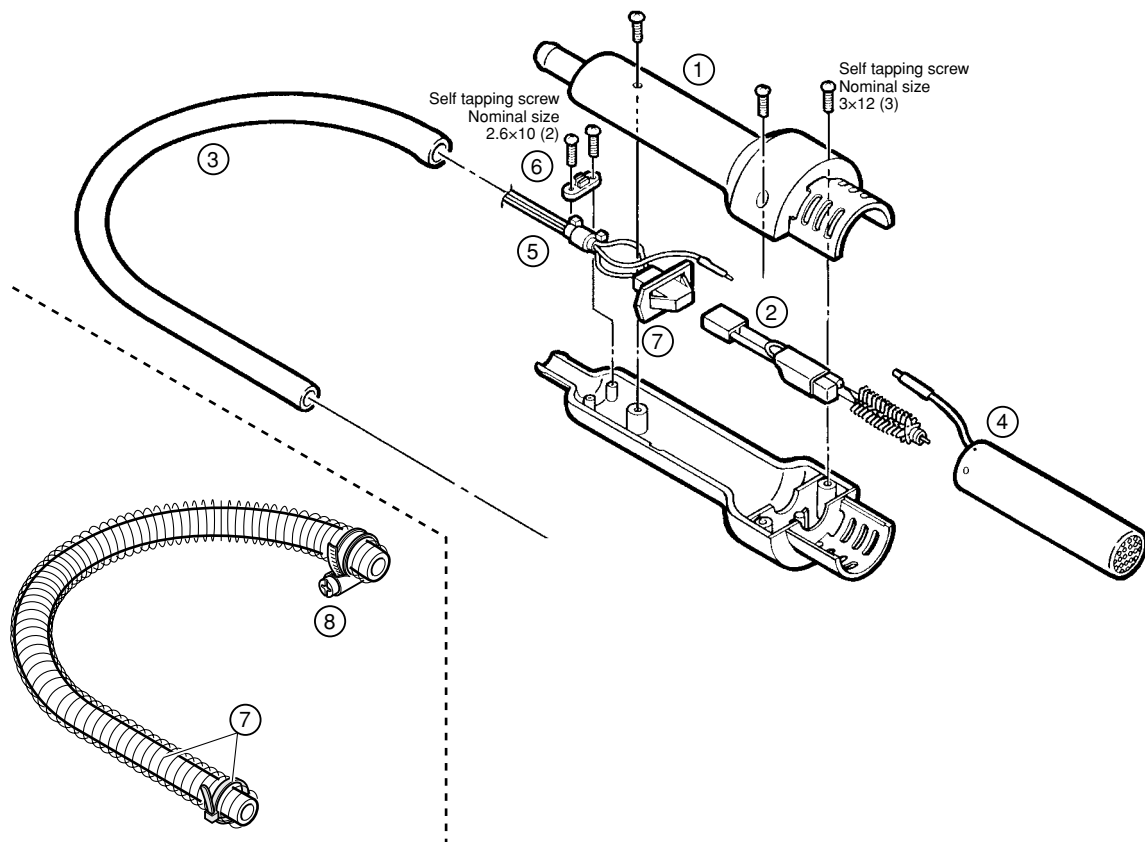

PARTS LIST / HANDPIECE

NOTE:

Spare or repair parts do not include mounting screws, if they are not listed on the description.
Screws must be ordered separately.

| Item No. | Part No. | Part Name | Description |
|----------|----------|-------------------|------------------------------|
| 1 | B2544 | Handle | With screws |
| 2 | A1143 | Heating element | 100V |
| | A1144 | Heating element | 110V |
| | A1145 | Heating element | 120V |
| | A1146 | Heating element | 220-240V |
| 3 | B1188 | Silicone hose | |
| 4 | B1441 | Pipe assembly | |
| 5 | B2556 | Cord assembly | |
| 6 | B1354 | Cord stopper | With screws |
| 7 | B2634 | Protective spring | (120V only) With nylon strap |
| 8 | B2635 | Clamp | (120V only) |